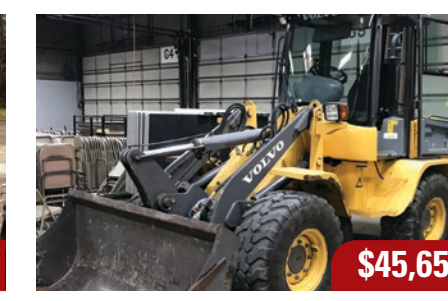

$45,650

VOLVO L30B WHEEL LOADER

Model: L30B ID: UN00427
Year: 2009 Serial No:
Hours: 1,729 VCEOL30BV01836093