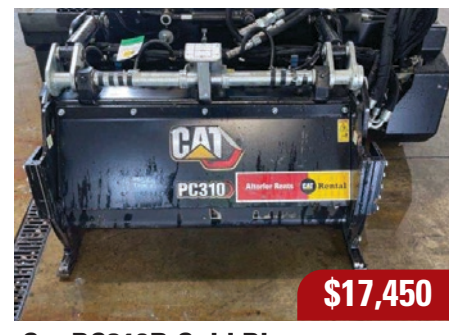

\$3,900

Cat B6S-305 Hydraulic Hammer
315 mini excavator mount, 501.5 ft-lbf
2017 - #186UA18

\$7,250

Cat CVP-75 Vibratory Plate
316 backhoe mount, 29" working width
2019 - #192RA1312

\$4,750

Cat CVP-40 Vibratory Plate
420 backhoe mount, 23" working width
2021 - #215RA620