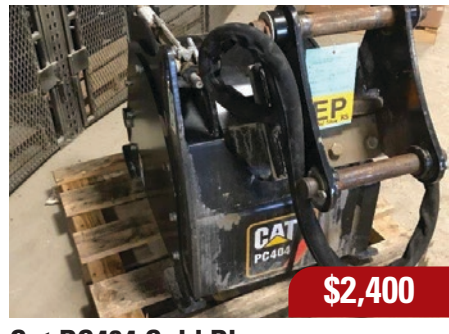

RENTAL FLEET WORK TOOL ATTACHMENTS

$2,400