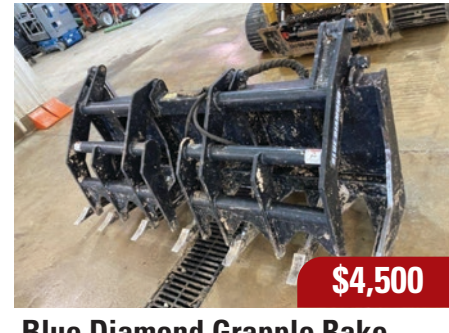

Cat B6S-SSL Hydraulic Hammer
skid steer mount, 501.5 ft-lbf
2018 - #196RA2405

$4,500