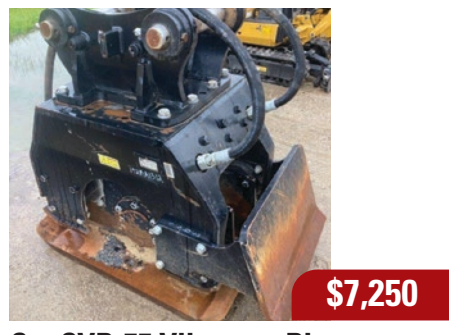

Cat 80" Smooth Bucket
skid steer mount,
2018 - #B26022

$7,250

Cat CVP-75 Vibratory Plate
316 backhoe mount, 29" working width
2019 - #192RA1312