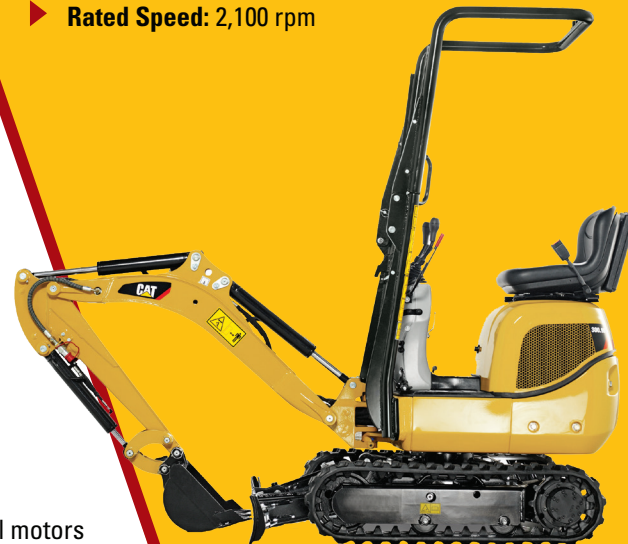

BARTELL RIDE-ON AND WALK-BEHIND FLOOR SCRAPERS

OPERATIONAL SPECS

- ▶ **Battery:** 48VDC - 400AH
- ▶ **Power:** 5.5 hp
- ▶ **Weight:** 2,455 lb
- ▶ **Weight:** 287 lbs
- ▶ **Operation Time:** 8-12 hours
- ▶ **On-Board Charging System:** 110V

OPERATIONAL SPECS

- ▶ **Power:** 120V
- ▶ **Motor:** 1.5 kW
- ▶ **Rotations per Minute (RPM):** 3,530
- ▶ **Weight:** 539 lb
- ▶ **Working Width:** 17.7 inches
- ▶ **Removable Weight:** 236 lbs

MULTI-DUMPER LIGHT CARGO BUGGY

OPERATIONAL SPECS

- ▶ **Capacity:** 10.6 ft³
- ▶ **Wheel Base:** 29.5 in
- ▶ **Drive:** 4x4
- ▶ **Weight:** 561 lbs
- ▶ **Gradability:** 25%
- ▶ **Maximum Payload Capacity:** 990 lbs

CAT 300.9D MINI HYDRAULIC EXCAVATOR WITH HYDRAULIC POWER PACK

SHERPA 100 ECO ELECTRIC MINI SKID STEER

OPERATIONAL SPECS

- ▶ **Type:** DC Motor (brushless)
- ▶ **Capacity (kW/HP):** 1,5/2
- ▶ **Revolutions per minute (rpm):** 1800
- ▶ **Climbing Ability:** Max. 40%
- ▶ **Breakout Force:** 1851 lbs
- ▶ **Hydraulic:** Hydraulic - Two hydraulic wheel motors