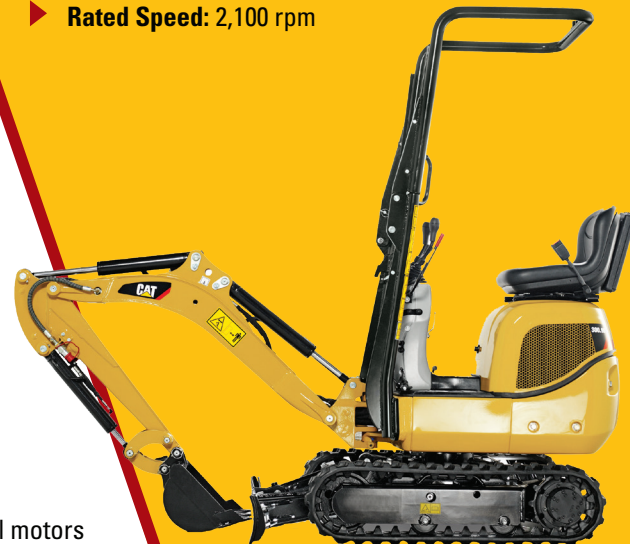

BARTELL RIDE-ON AND WALK-BEHIND FLOOR SCRAPERS

OPERATIONAL SPECS

- ▶ **Battery:** 48VDC - 400AH
- ▶ **Power:** 5.5 hp
- ▶ **Weight:** 2,455 lb
- ▶ **Weight:** 287 lbs
- ▶ **Operation Time:** 8-12 hours
- ▶ **On-Board Charging System:** 110V

OPERATIONAL SPECS

- ▶ **Power:** 120V
- ▶ **Motor:** 1.5 kW
- ▶ **Rotations per Minute (RPM):** 3,530
- ▶ **Weight:** 539 lb
- ▶ **Working Width:** 17.7 inches
- ▶ **Removable Weight:** 236 lbs

MULTI-DUMPER LIGHT CARGO BUGGY

OPERATIONAL SPECS

- ▶ **Capacity:** 10.6 ft³
- ▶ **Wheel Base:** 29.5 in
- ▶ **Drive:** 4x4
- ▶ **Weight:** 561 lbs
- ▶ **Gradability:** 25%
- ▶ **Maximum Payload Capacity:** 990 lbs

CAT 300.9D MINI HYDRAULIC EXCAVATOR WITH HYDRAULIC POWER PACK

SHERPA 100 ECO ELECTRIC MINI SKID STEER

OPERATIONAL SPECS

- ▶ **Type:** DC Motor (brushless)
- ▶ **Capacity (kW/HP):** 1,5/2
- ▶ **Revolutions per minute (rpm):** 1800
- ▶ **Climbing Ability:** Max. 40%
- ▶ **Breakout Force:** 1851 lbs
- ▶ **Hydraulic:** Hydraulic - Two hydraulic wheel motors